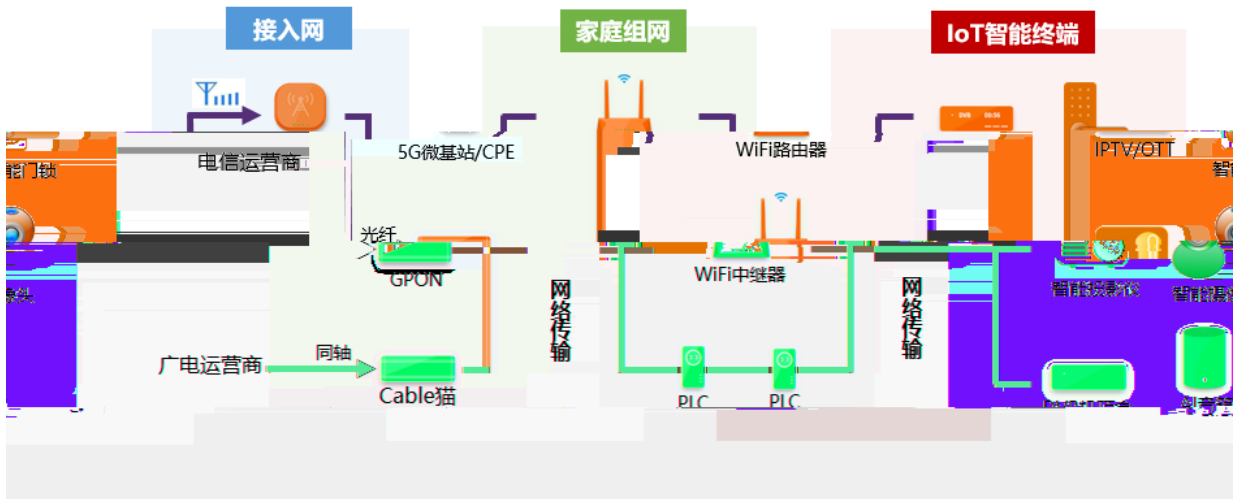

1

00

	GPON	CableModem	Wi-Fi	Wi-Fi
PLC	G.hn PLC			
5G	5G		5G	
IoT		IoT		
3 LED				
2011	LED		LED	
	LED			
LED				
	LED			
2020			50-60	4
			2021	5 4
		+		PSS LED
LED				
LED	LED			
			LED	
				LED
	LED	LED	Mini LED	
			P0.6~1.0	Mini LED
Micro LED				